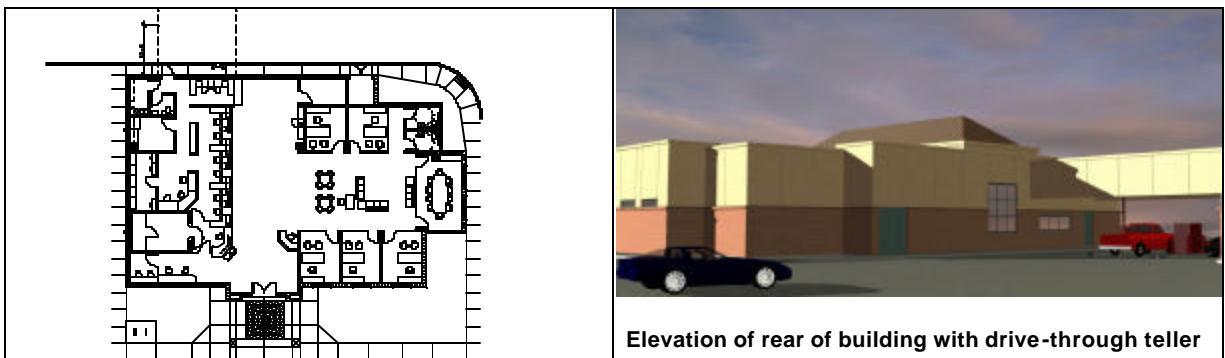

## Pyramid Credit Union

*Tucson, Arizona*

**Elevation of building front**

Pyramid Credit Union was established for postal employees in 1925. They have recently expanded their field of membership. The credit union staff is entirely dedicated to the welfare of their members in a professional, yet family-style environment.

Pyramid is introducing its newest office in the rapidly growing eastern area of Tucson. This 4,714 square foot location is under development on southwest corner of Rita and Houghton Roads. Intertech is developing the project in total. We are involved in development of the land, the exterior and interior building plan and custom interior design.

**Elevation of rear of building with drive-through teller**

Intertech used an “inside-out” approach in designing the credit union. We met with the employees numerous times to gain a complete understanding of their needs. We worked with vault and teller station equipment suppliers to insure their products met the end user requirements. The design includes a children’s area and a welcoming, comfortable lounge area for members. This was a critical portion of Pyramid’s philosophy. Every aspect of the design incorporates the needs of their membership.